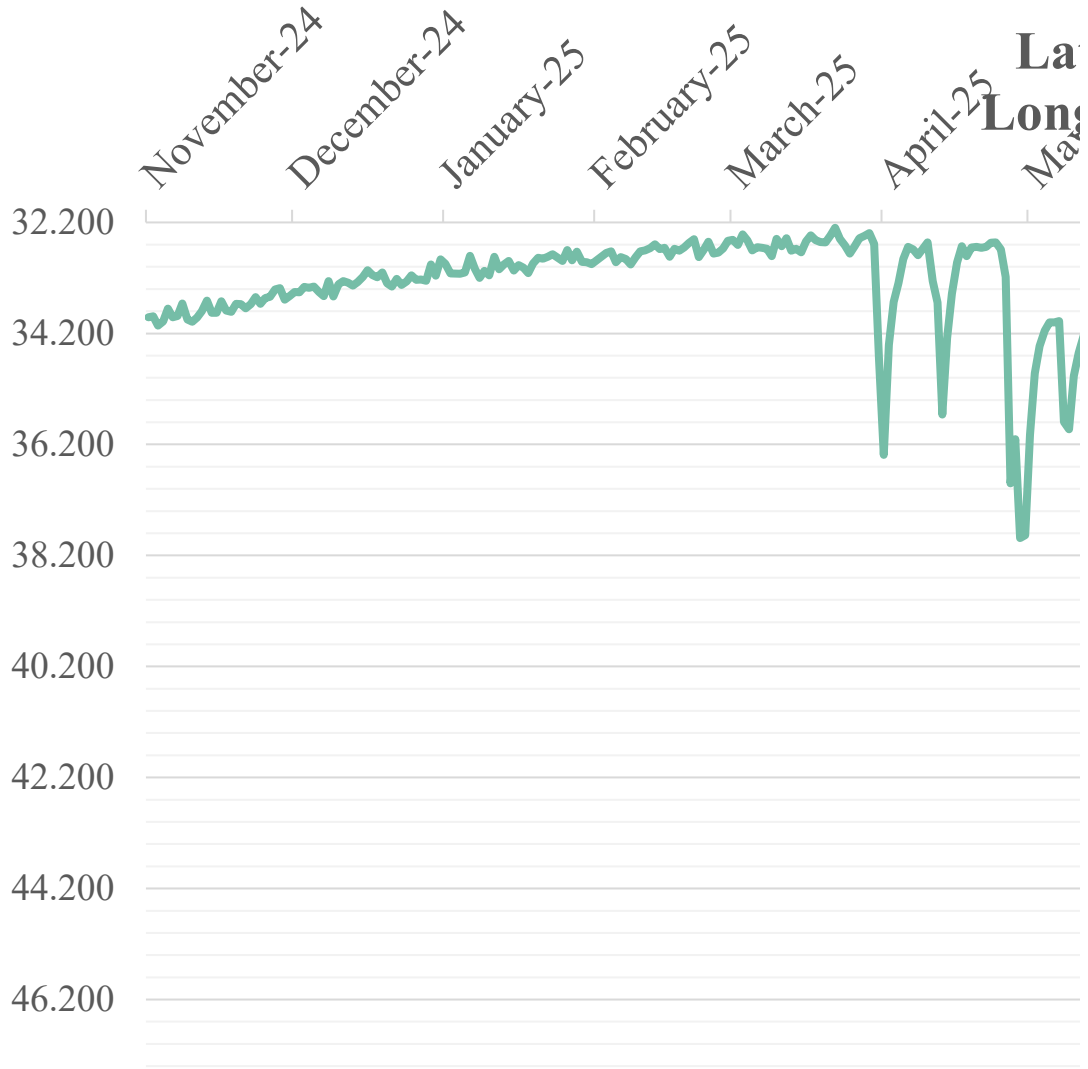

Average Depth to Water = 35.024 (ft)
Flucation Amount (Deepest - Shallowest) =

Depth to Water (Ft)

Location Name = Faulk

Latitude = 42.81445795314539

Longitude = -102.28905243738164

Legend: Level Dep

pth to Water (Ft)

1-26
February-26
March-26
April-26