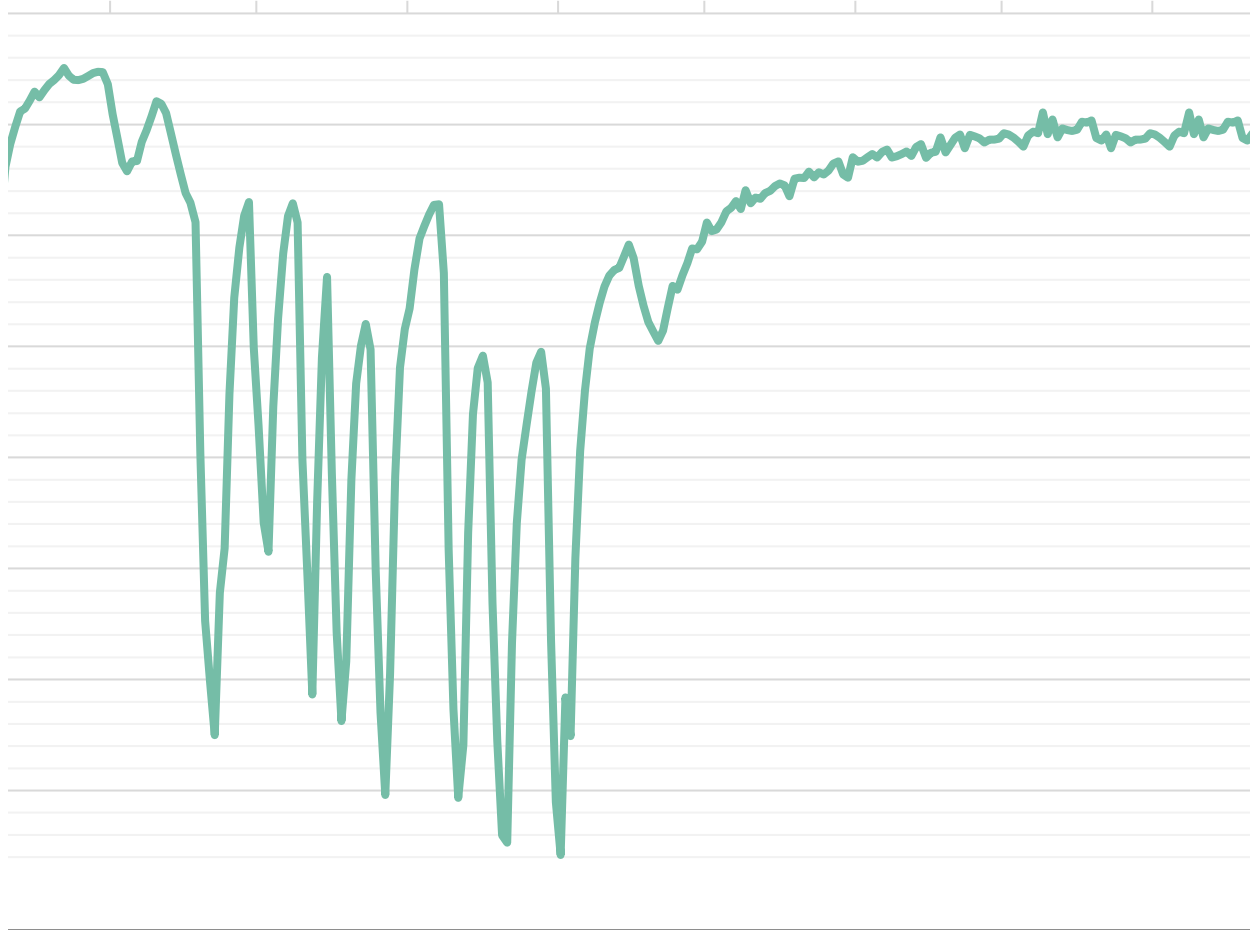

Average Depth to Water = 35.024 (ft)
Flucation Amount (Deepest - Shallowest) =

Depth to Water (Ft)

Location Name = Faulk

Latitude = 42.81445795314539

Longitude = -102.28905243738164

Legend: Level Dep

pth to Water (Ft)

1-26
February-26
March-26
April-26