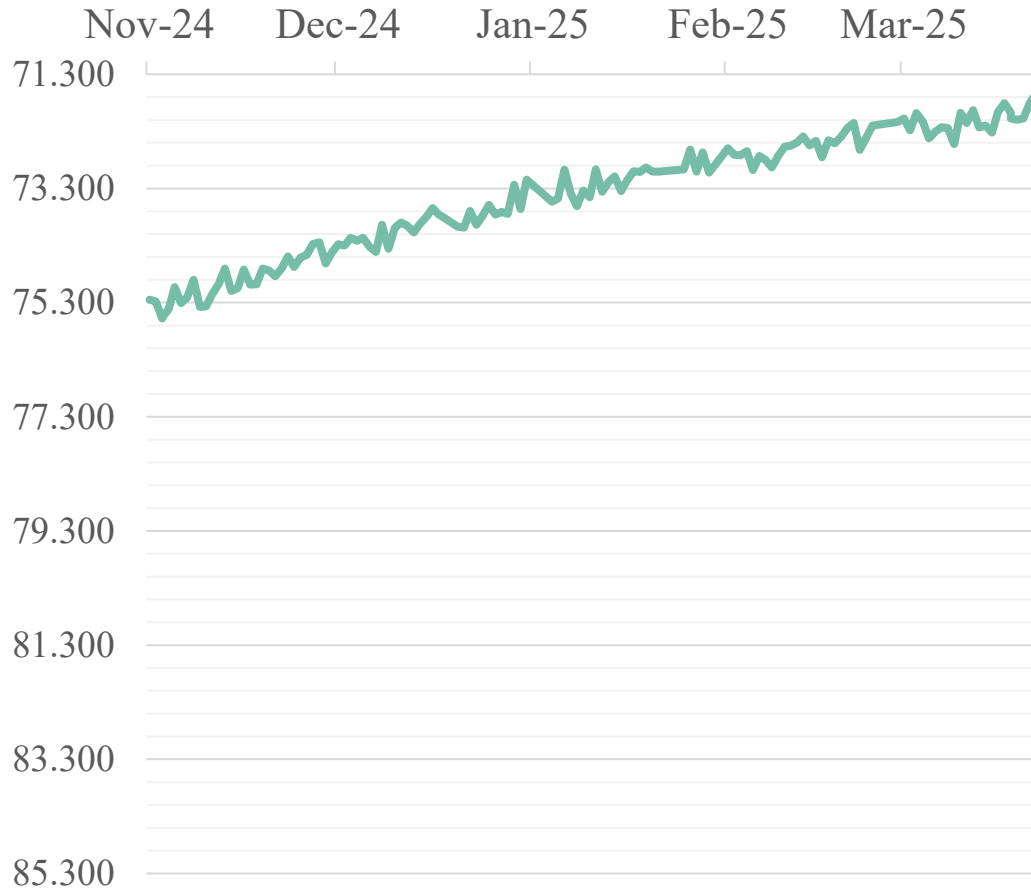

Average Depth to Water = 75.111(ft)  
Flucation Amount (Deepest - Swallowest) =  
13.649(ft)

---

**Depth to Water ( Ft)**

**Location Name = Davis**

**Latitude = 42.64412003512966 °**

**Longitude = -102.47864802363719 °**

Apr-25    May-25    Jun-25    Jul-25    Aug-25    Sep-25    Oct-:

— Level Depth to Water ( Ft)

25      Nov-25      Dec-25